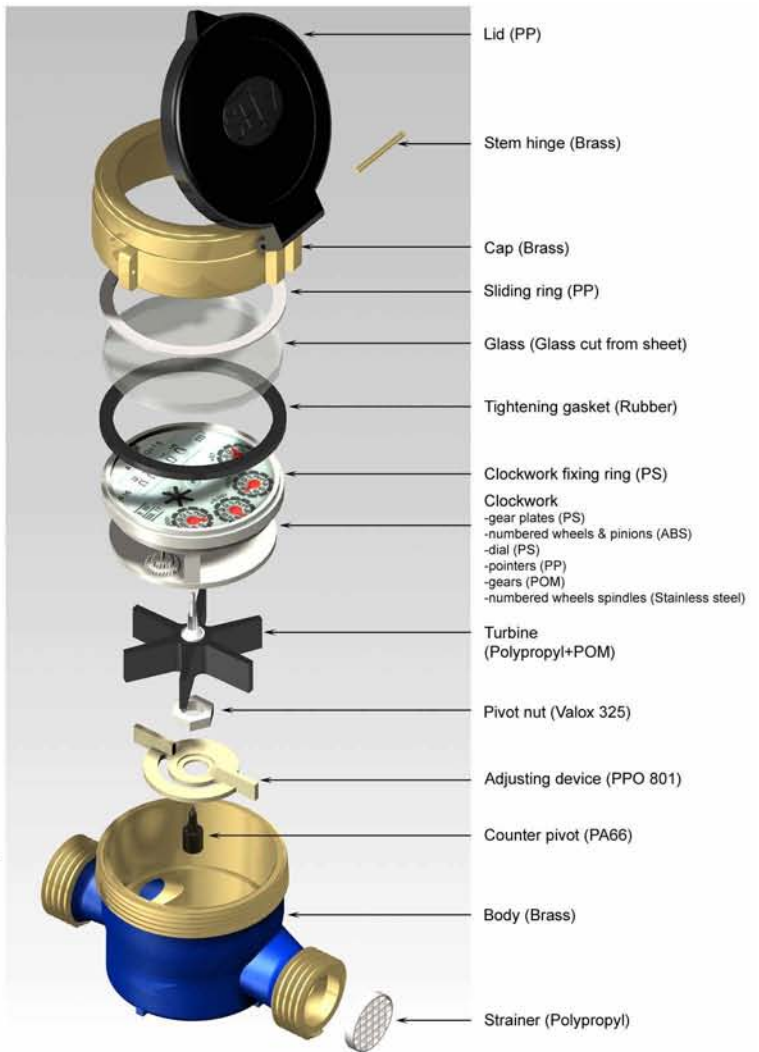

### Single jet, Wet dial type water meter

An inferential domestic meter for cold water, single-jet type. It has a wet dial with straight reading register working submerged in the water. This meter is suitable for operation in soft, clean and clear water. Very simple and rugged in construction, meter ALFA-SJ-WDC offers good performance at the very low flow-rates and long trouble-free working life. A version for warm water up to 90° is available. A version suitable for telemetering with a pulse output is also available.

#### THE ALFA-SJ-WDC WATER METER OFFERS THE FOLLOWING ADVANTAGES:

- Easy reading on numbered drums.
- Mechanical transmission movement equates to maximum reliability.
- A long operating life is guaranteed by the robust construction, which provides maximum protection, due to the very low number of impeller revolutions per cubic metre of water flow and due to the selection of the best quality materials regardless of cost.
- Low cost of ownership is achieved by the simplicity of design and inexpensive maintenance.
- The meter is supplied complete with couplings and may be installed on the horizontal, vertical and inclined.
- The hydraulic performance conforms to Class B of the EEC standards.

#### SIZE AND USAGE

<b>Gauge</b>	mm	13	20	25	30	40
	inches	1/2"	3/4"	1"	1.1/4"	1.1/2"
<b>Max qty</b>	m <sup>3</sup> /h	3	5	7	10	20
<b>n qty</b>	m <sup>3</sup> /h	1,5/1,25	2,5	3,5	5	10
<b>t qty</b>	l/h	120	200	280	400	800
<b>Min qty</b>	l/h	30/25	50	70	100	200
<b>SP</b>	bar	16	16	16	16	16
<b>Pressure drop (at max qty)</b>	bar	<1	<1	<1	<1	<1
<b>Sensitivity</b>	l/h	<10	<15	<20	<20	<25
<b>Minimum reading</b>	lt	0,05	0,05	0,05	0,5	0,5
<b>Maximum reading</b>	m <sup>3</sup>	99.999	99.999	99.999	999.999	999.999
<b>Weight</b>	kg	0,75	1	1,2	1,3	2,4
<b>Length</b>	mm	110	130	160	160	200
<b>Width</b>	mm	85	85	85	100	110
<b>Height</b>	mm	92	92	92	103	120