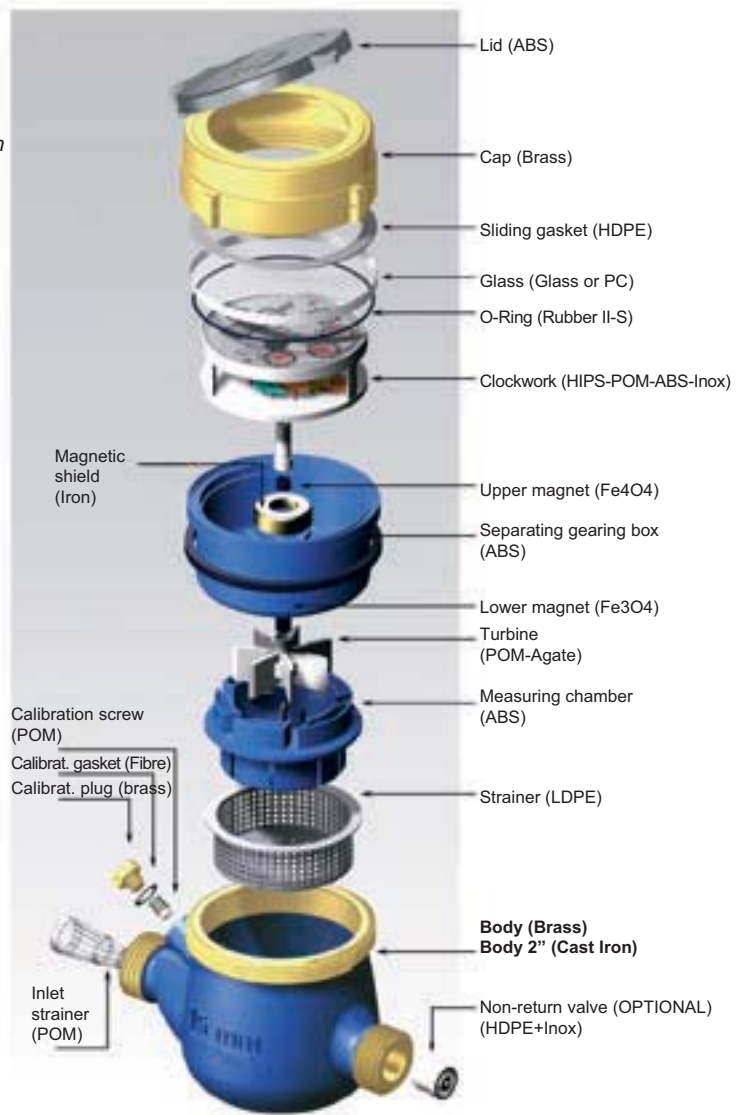

Beta-Mj-Sdc

Multi-jet type water meter
super dry register

Multi-jet type water meter - Dry Dial

An inferential multi-jet type meter for cold water with a direct reading register.
 "Superdry" display version with it's register mechanism mounted in a vacuum sealed dry compartment coupled by magnetic linkage to the impellar below, which rotates in a measuring chamber with a double row of tangentially arranged jets which direct the water flow. The chamber is made of self cleaning synthetic resin approved to . BS 6920. A version for warm water up to 90° C is available.
 A version suitable for telemetering complete with a pulse output is also available, as are data loggers and remote displays.

THE BETA-MJ-SDC WATER METER OFFERS THE FOLLOWING ADVANTAGES:

- The direct reading register operates in a dry compartment, which is under vacuum conditions, as a result the register always remains perfectly clear. Easily readable in any working conditions is guaranteed
- The meter is suitable for operation in hard water and under conditions where deposits may occur, and also if there is sand in suspension.
- A long operating life is guaranteed due to robust construction, providing maximum protection, and also to the very low number of impellar revolutions per cubic meter of water flow of this model and to the selection of the best quality materials.
- A suitable shield protects the magnetic drive against any interference from unwanted magnetic external fields.
- Excellent in service performance, EEC approval 75/33 class B.
- The meter can be installed in horizontal, vertical and inclined pipes.

*2" Body in cast iron - Available also in a flanged version