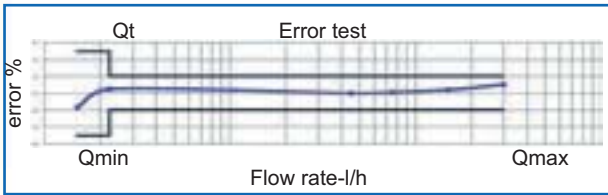

Beta-Mj-Sdc

Multi-jet type water meter
super dry register

Multi-jet type water meter - Dry Dial

An inferential multi-jet type meter for cold water with a direct reading register.
 "Superdry" display version with it's register mechanism mounted in a vacuum sealed dry compartment coupled by magnetic linkage to the impellar below, which rotates in a measuring chamber with a double row of tangentially arranged jets which direct the water flow. The chamber is made of self cleaning synthetic resin approved to . BS 6920. A version for warm water up to 90° C is available.
 A version suitable for telemetering complete with a pulse output is also available, as are data loggers and remote displays.

THE BETA-MJ-SDC WATER METER OFFERS THE FOLLOWING ADVANTAGES:

- The direct reading register operates in a dry compartment, which is under vacuum conditions, as a result the register always remains perfectly clear. Easily readable in any working conditions is guaranteed
- The meter is suitable for operation in hard water and under conditions where deposits may occur, and also if there is sand in suspension.
- A long operating life is guaranteed due to robust construction, providing maximum protection, and also to the very low number of impellar revolutions per cubic meter of water flow of this model and to the selection of the best quality materials.
- A suitable shield protects the magnetic drive against any interference from unwanted magnetic external fields.
- Excellent in service performance, EEC approval 75/33 class B.
- The meter can be installed in horizontal, vertical and inclined pipes.